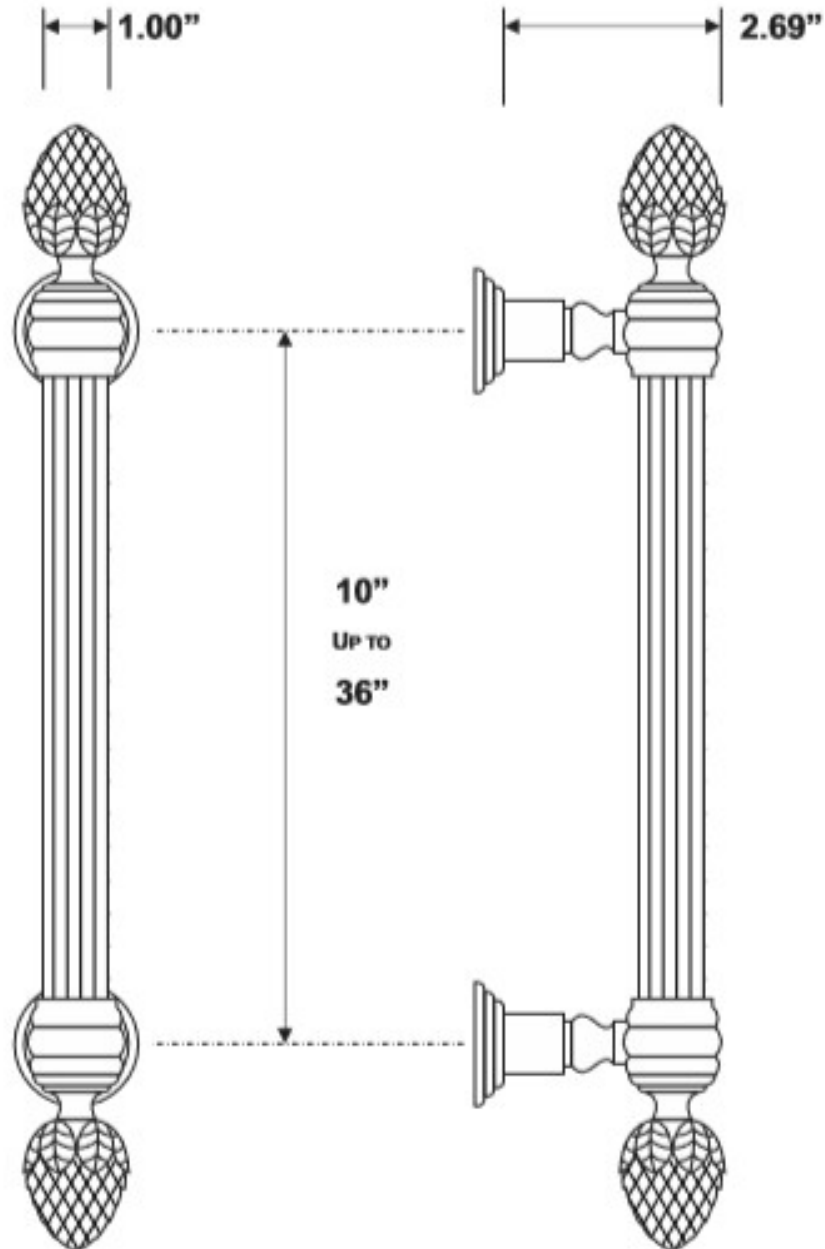

**TRADEMARK
HARDWARE**

WORLD OF QUALITY HARDWARE

PRODUCT SPECS

SKU: RM5664-4

www.tmhardware.com

845-388-1300

845-388-1388

sales@tmhardware.com