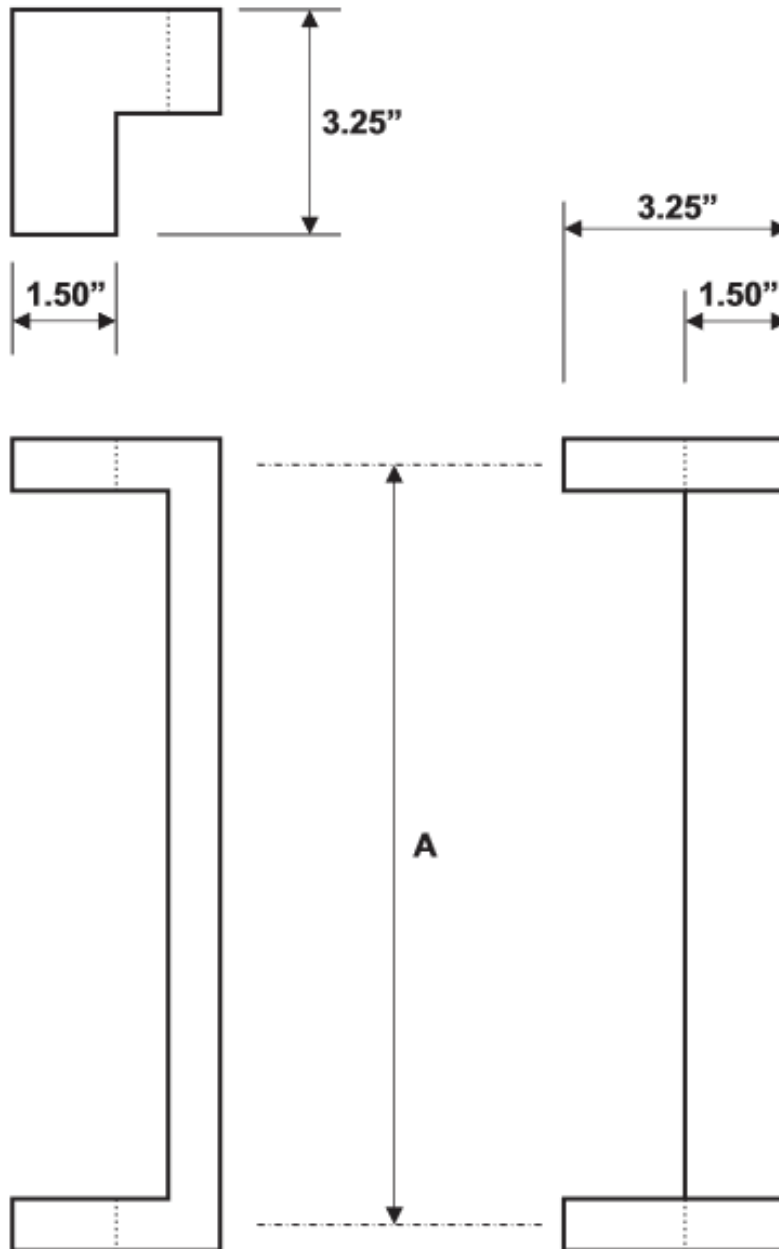

**TRADEMARK
HARDWARE**

WORLD OF QUALITY HARDWARE

PRODUCT SPECS

SKU: RM7930

www.tmhardware.com

845-388-1300

845-388-1388

sales@tmhardware.com