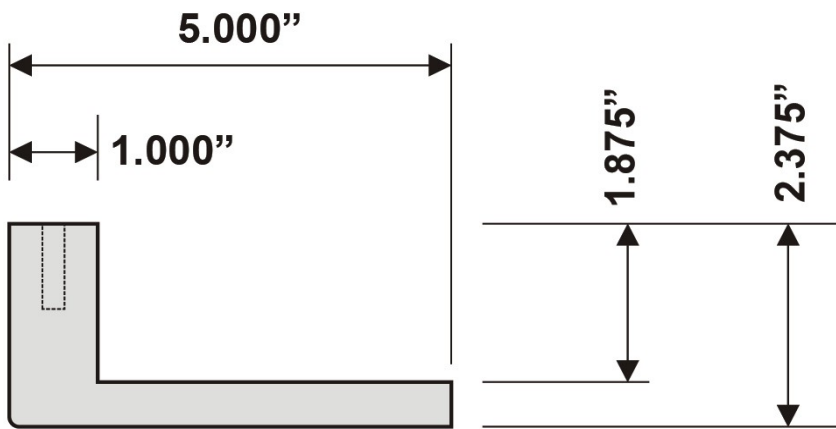

**TRADEMARK
HARDWARE**

WORLD OF QUALITY HARDWARE

PRODUCT SPECS

SKU: R185

www.tmhardware.com

845-388-1300

845-388-1388

sales@tmhardware.com