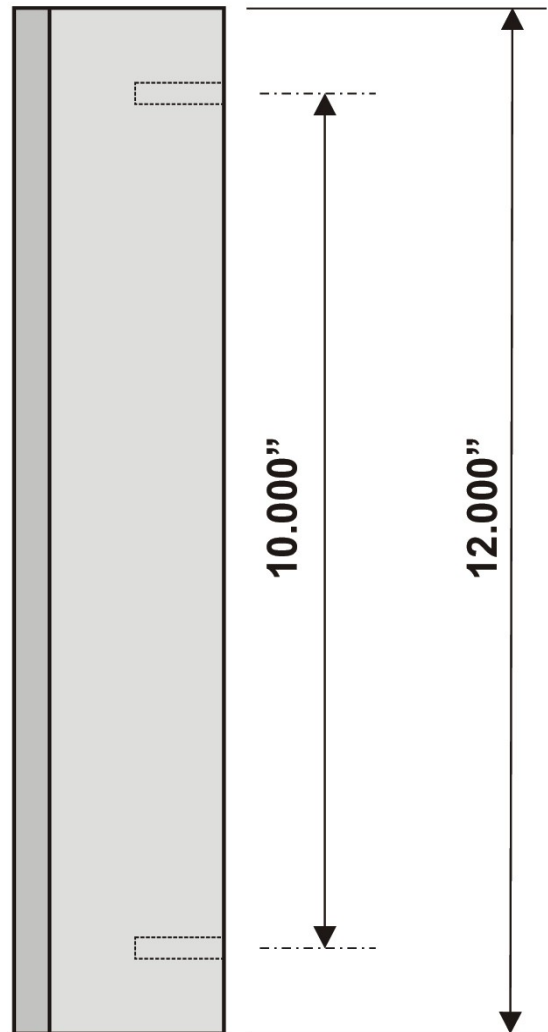

**TRADEMARK
HARDWARE**

WORLD OF QUALITY HARDWARE

PRODUCT SPECS

SKU: R185

www.tmhardware.com

845-388-1300

845-388-1388

sales@tmhardware.com