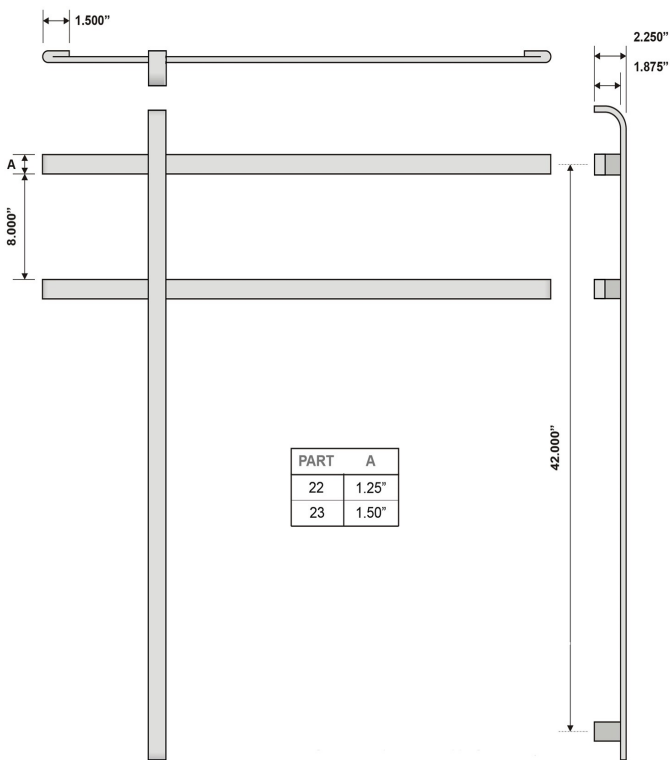

**TRADEMARK
HARDWARE**

WORLD OF QUALITY HARDWARE

PRODUCT SPECS

1 Pull Bar

2 Push Bars

SKU: R29-R30