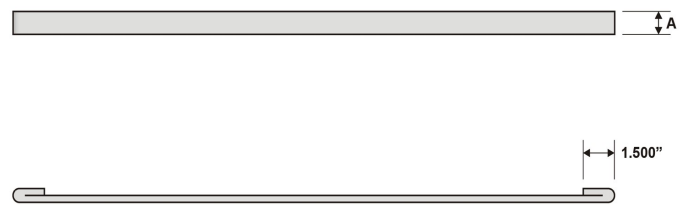

**TRADEMARK
HARDWARE**

WORLD OF QUALITY HARDWARE

PRODUCT SPECS

1 Pull Bar

2 Push Bars

SKU: R29-R30