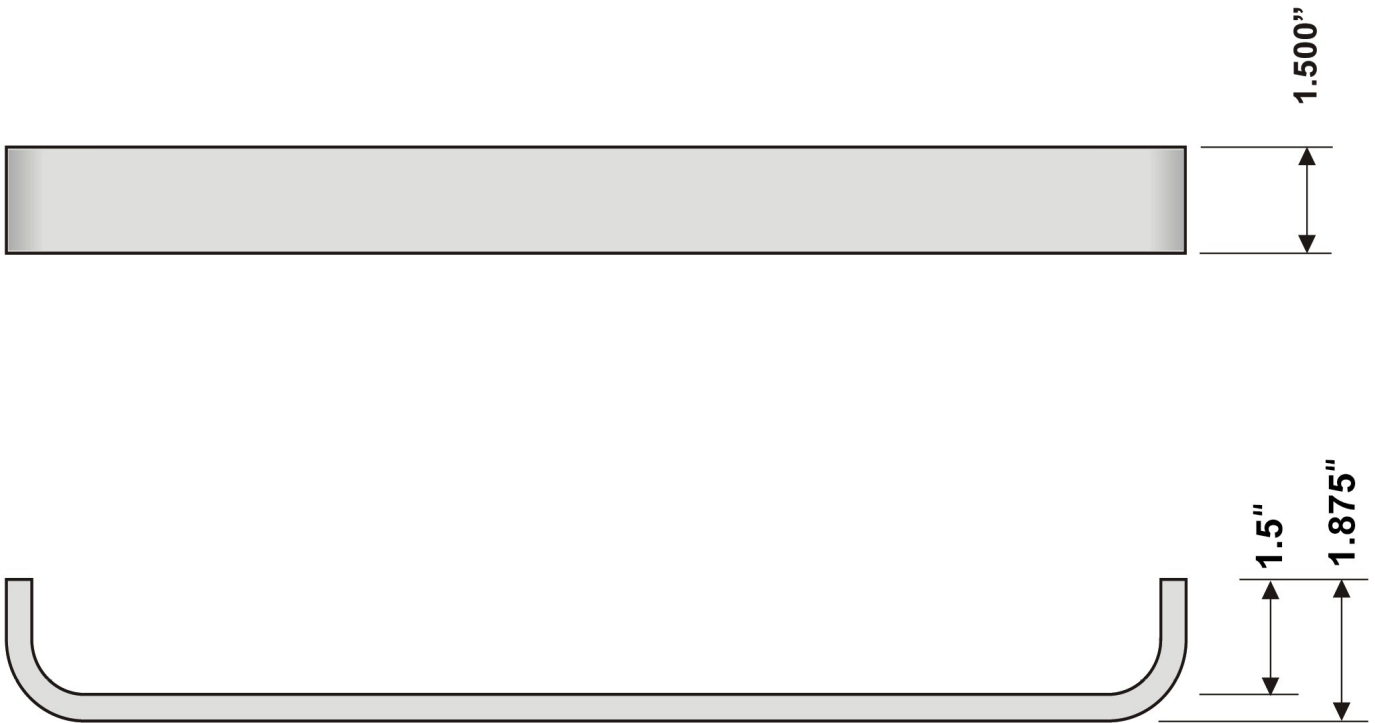

**TRADEMARK
HARDWARE**

WORLD OF QUALITY HARDWARE

PRODUCT SPECS

SKU: R15

www.tmhardware.com

845-388-1300

845-388-1388

sales@tmhardware.com