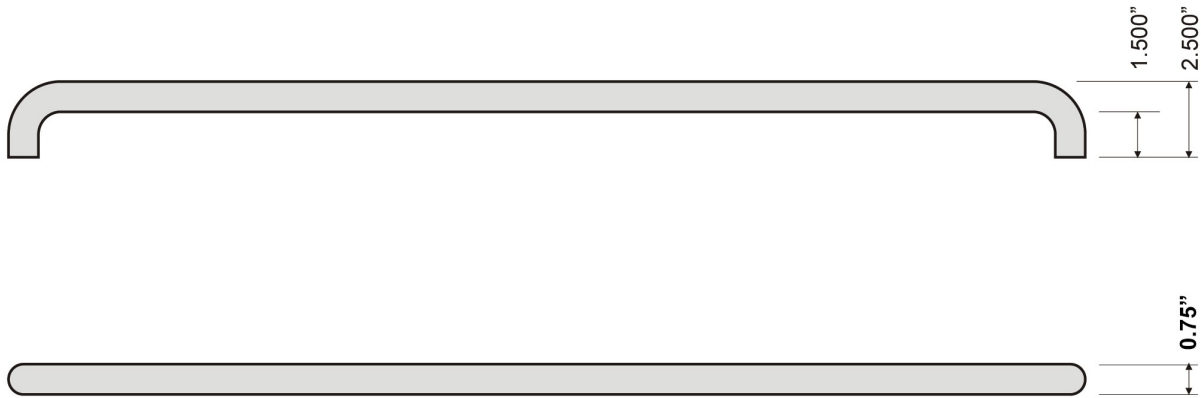

**TRADEMARK
HARDWARE**

WORLD OF QUALITY HARDWARE

PRODUCT SPECS

SKU: R48

www.tmhardware.com

845-388-1300

845-388-1388

sales@tmhardware.com