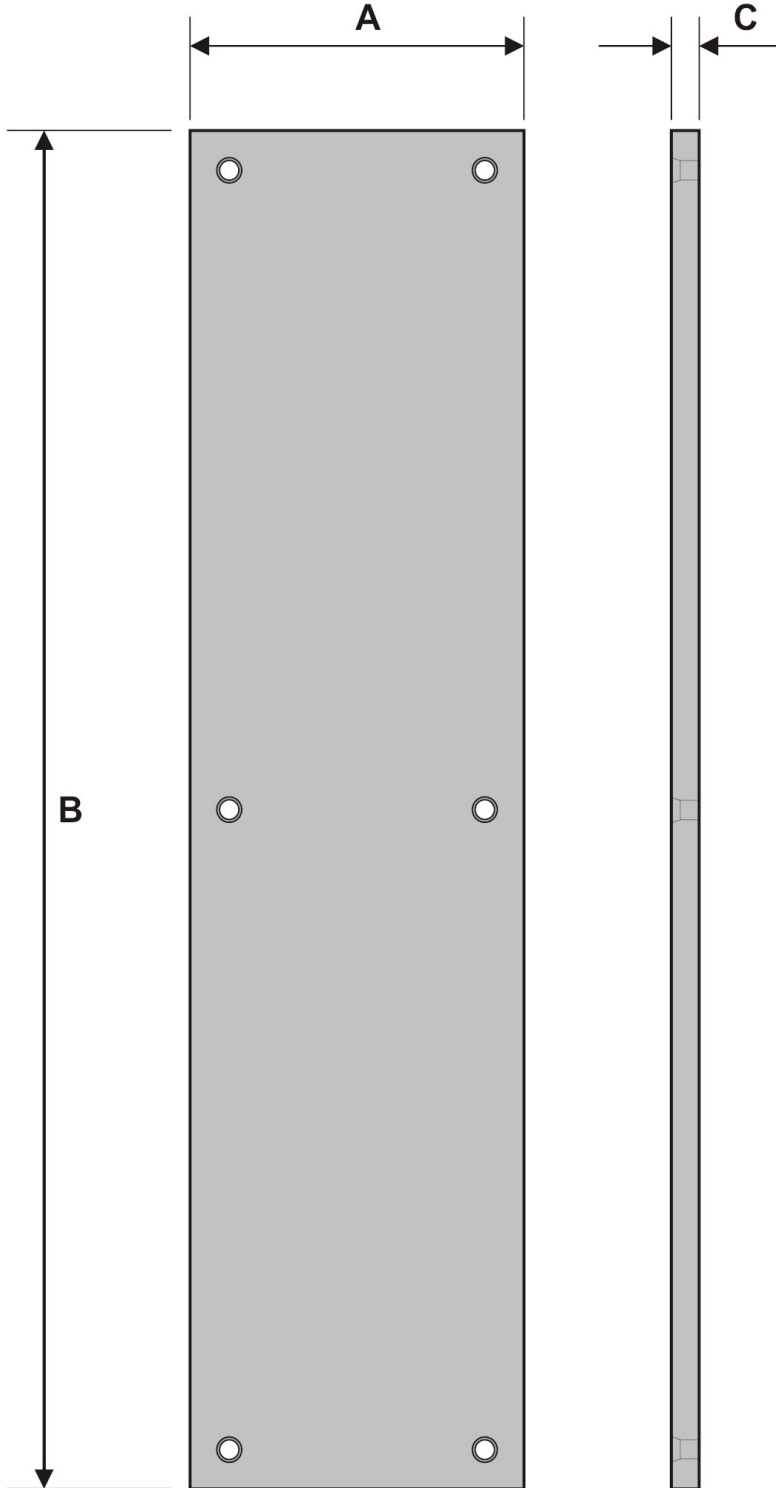

**TRADEMARK
HARDWARE**

WORLD OF QUALITY HARDWARE

PRODUCT SPECS

SERIES 70

PART	A	B	C
70A	3.0"	12.0"	0.050"
70B	3.5"	15.0"	0.050"
70C	4.0"	16.0"	0.050"
70E	6.0"	16.0"	0.050"
70F	8.0"	16.0"	0.050"
70G	4.0"	20.0"	0.050"